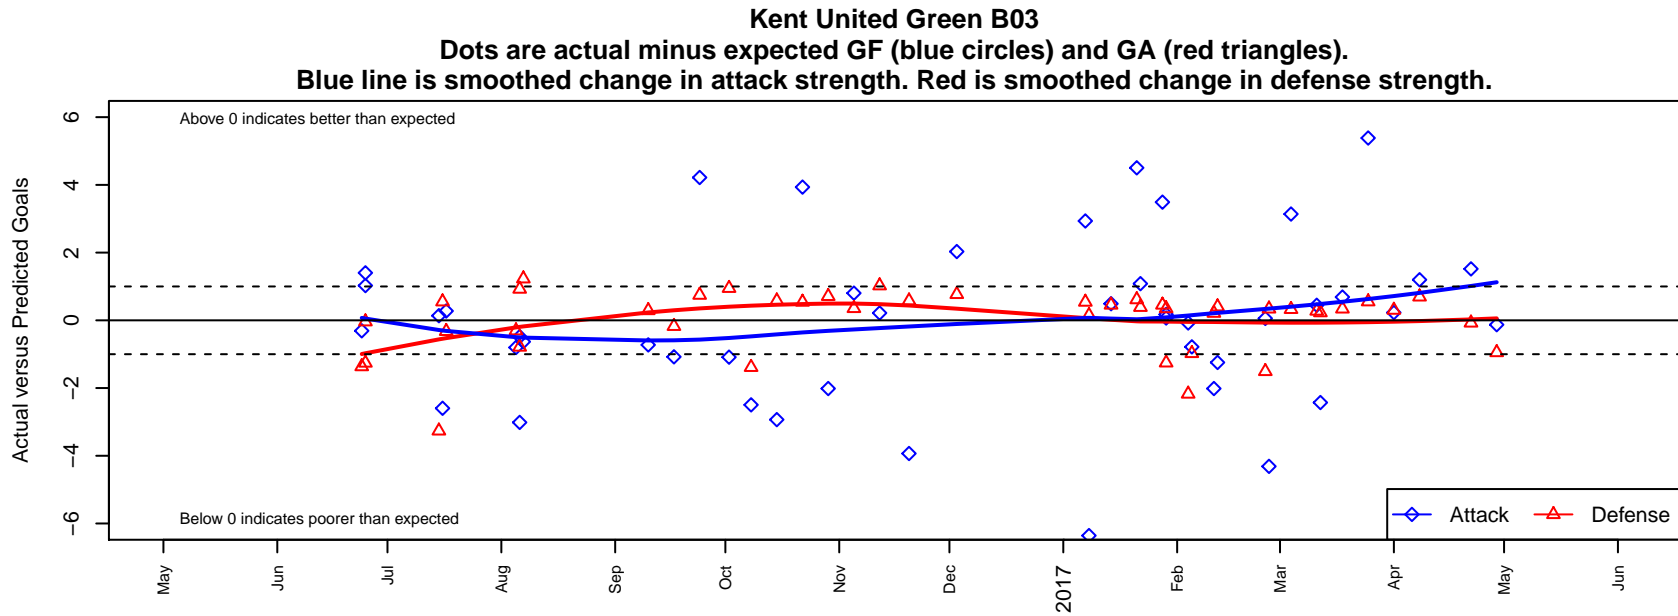

## Kent United Green B03

Kent United  
 Kent, WA  
 B03 total strength=1352  
 attack=7.61 defense=6.01  
 fall league = NPSL Div 1 (03) U14  
 spr league = Win RCL B03 Div 5  
 notes= Lopez 2015

alt names used:  
 KENT UNITED B03 GREEN (WA)  
 Kent United B03 Green  
 Kent United B03 Green  
 KENT UNITED B03 GREEN (WA)  
 Kent United B03 Green  
 Kent United B03 Green  
 Kent United B03 Green

**attack and defense variance (black dot)  
relative to other teams  
and top 10 in region**

**attack and defense rating  
relative to others at age  
and all opponents in last 13 months**

**Performance relative to 13 month average**