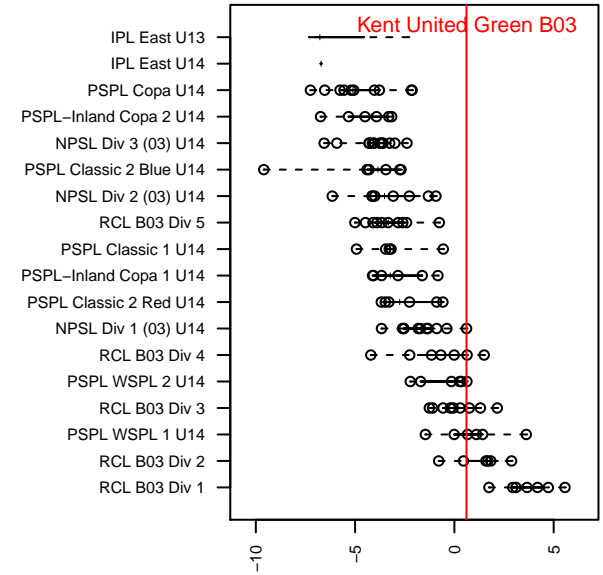

## Kent United Green B03

Kent United  
 Kent, WA  
 B03 total strength=1352  
 attack=7.61 defense=6.01  
 fall league = NPSL Div 1 (03) U14  
 spr league = Win RCL B03 Div 5  
 notes= Lopez 2015

alt names used:  
 KENT UNITED B03 GREEN (WA)  
 Kent United B03 Green  
 Kent United B03 Green  
 KENT UNITED B03 GREEN (WA)  
 Kent United B03 Green  
 Kent United B03 Green  
 Kent United B03 Green

**attack and defense variance (black dot)  
relative to other teams  
and top 10 in region**

**attack and defense rating  
relative to others at age  
and all opponents in last 13 months**

**Performance relative to 13 month average**